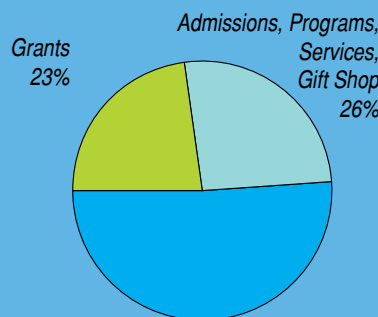

Income

Expenses

Expense

Education programs & exhibits	$417,421
Facilities	$38,372
Administration, program support	$80,734
Fundraising	$72,193
Total	$608,720