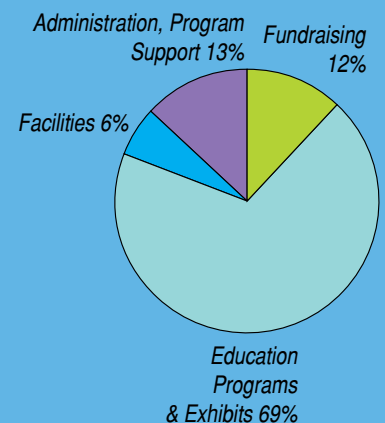

All our best,

Janine Boire
Executive Director

2013 Financial Information

Income

Admissions, programs, services, gift shop	\$165,803
Membership, individual donations, fundraisers	\$328,976
Grants	\$147,388
Total	\$642,167

Income

Expenses

Expense

Education programs & exhibits	\$417,421
Facilities	\$38,372
Administration, program support	\$80,734
Fundraising	\$72,193
Total	\$608,720

2013 Highlights

A Radically New Way of Thinking about Environmental Education